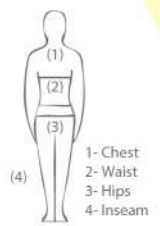

### STOCK LOGO

Size Chart  
Dickies Classic Fit

SIZE	XS	S	M	L	XL	2XL	3XL	4XL	5XL
Comparison	2-4	6-8	10-12	14-16	18-20	22-24	26-28	30-32	34-36
CHEST	33-34	35-36	37-39	40-43	44-47	48-51	52-55	56-59	60-63
WAIST	25-26	27-28	29-31	32-35	36-39	40-43	44-47	48-51	52-55
HIPS	36-37	37-38	39-41	42-45	46-49	50-53	54-57	60-62	64-67
Inseam approximately are: Regular Length 30"   Petite 28"   Tall 33"									