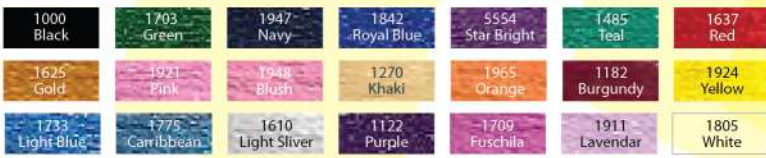

## EMBROIDERY DETAILS

We offer incredible embroidery service in the industry. We have the largest variety of fonts, thread color sections and in stock logo. Our prices are the lowest you can find with the quickest turn around time. Our in house highly skilled digitizing team is ready to convert your design to an embroidery art. When applying any embroidery one must specify location for the placement and thread color.

### NAME EMBROIDERY (only \$3.99 per line)

You can have your standard text embroidered on any garment. When ordering line embroidery you can choose from eight lettering options in 12 standard thread colors. See lettering fonts below. See thread colors on right.

### THREAD COLORS Choose from these colors