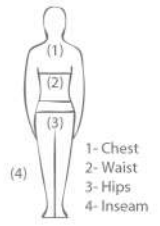

### STOCK LOGO

Size Chart  
Dickies Classic Fit

SIZE	XS	S	M	L	XL	2XL	3XL	4XL	5XL
Comparison	2-4	6-8	10-12	14-16	18-20	22-24	26-28	30-32	34-36
CHEST	33-34	35-36	37-39	40-43	44-47	48-51	52-55	56-59	60-63
WAIST	25-26	27-28	29-31	32-35	36-39	40-43	44-47	48-51	52-55
HIPS	36-37	37-38	39-41	42-45	46-49	50-53	54-57	60-62	64-67
Inseam approximately are: Regular Length 30"   Petite 28"   Tall 33"									

Size Chart  
Dickies Original Fit

SIZE	XS	S	M	L	XL	2XL	3XL	4XL	5XL
Comparison	2-4	6-8	10-12	14-16	18-20	22-24	26-28	30-32	34-36
CHEST	32-33	34-35	36-38	39-42	43-46	47-50	51-54	55-58	59-62
WAIST	24-25	26-27	28-30	31-34	35-38	39-42	43-46	47-50	51-54
HIPS	35-36	36-37	38-40	42-44	45-48	49-52	53-56	59-62	63-66
Inseam approximately are: Regular Length 30"   Petite 28"   Tall 33"									